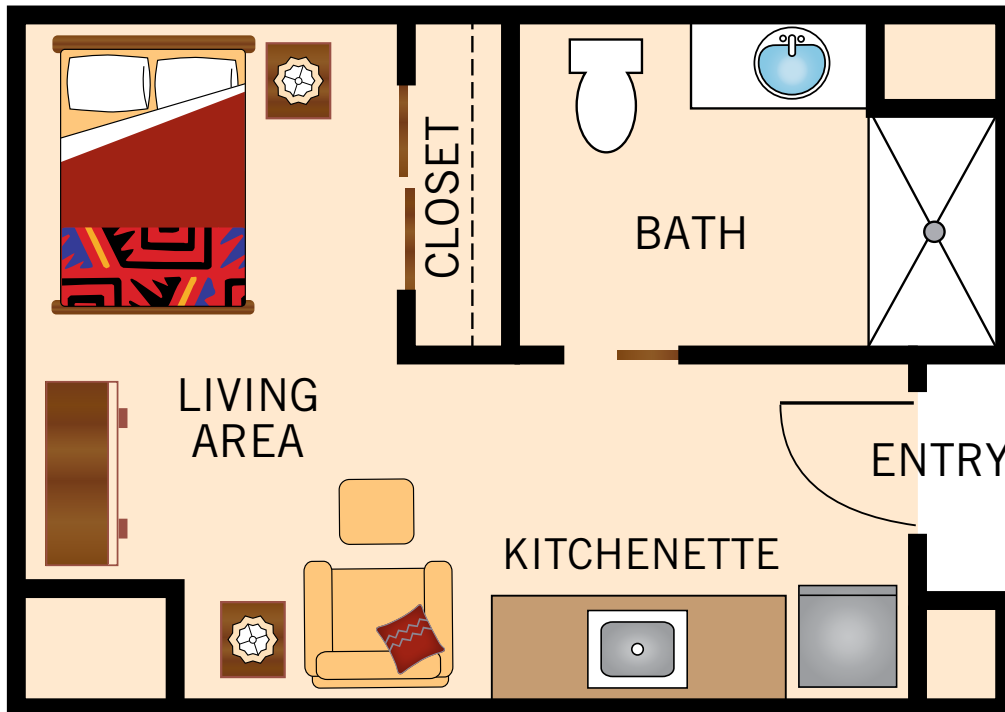

**CALICHE**  
SENIOR LIVING

A WATERMARK RETIREMENT COMMUNITY

**ASSISTED LIVING  
AT THE INN**  
*Floor Plan*

**STUDIO**

317 Square Feet

Floor plans are not to scale and are shown for comparative purposes only.  
Actual apartment floor plans may have minor variations.

**ONE BEDROOM**

524 Square Feet

Floor plans are not to scale and are shown for comparative purposes only.  
Actual apartment floor plans may have minor variations.

### TWO BEDROOM

814 Square Feet

Floor plans are not to scale and are shown for comparative purposes only.  
Actual apartment floor plans may have minor variations.

**CALICHE**  
SENIOR LIVING

A WATERMARK RETIREMENT COMMUNITY

# MEMORY CARE AT THE GARDENS

*Floor Plan*