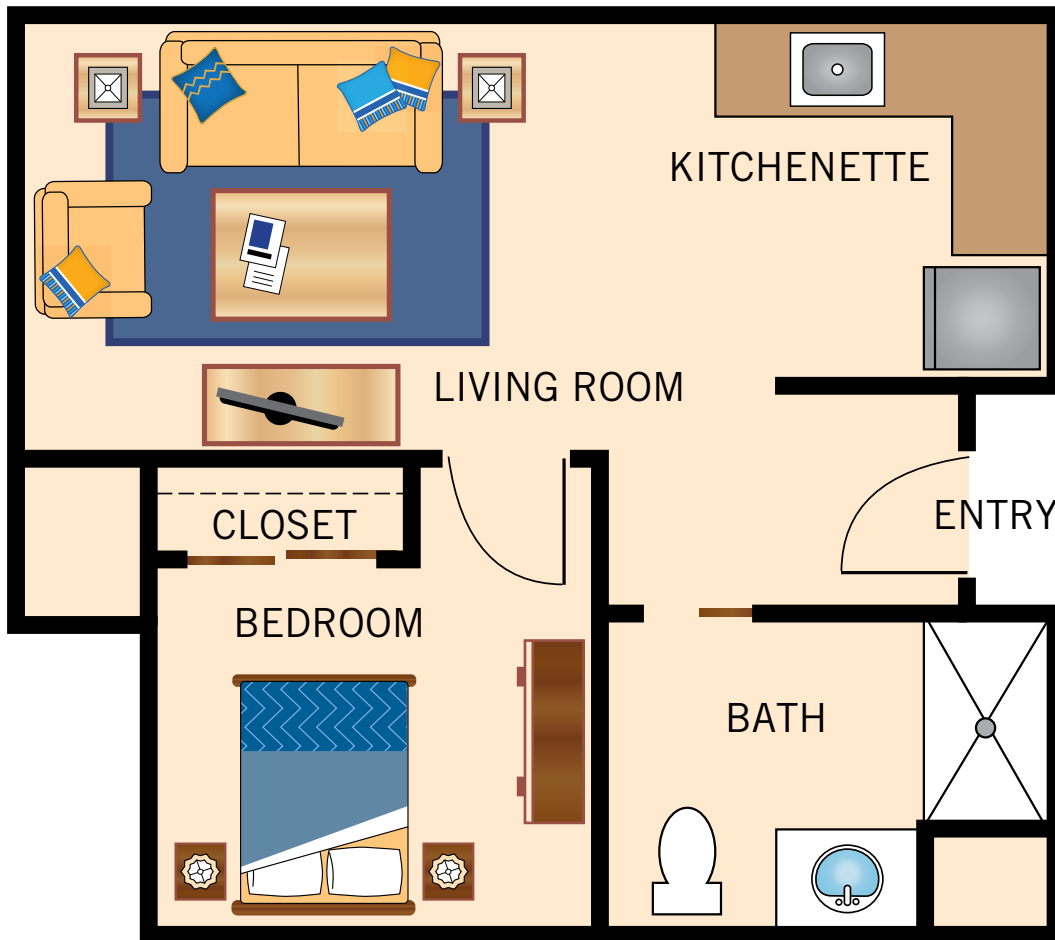

**CALICHE**  
SENIOR LIVING

A WATERMARK RETIREMENT COMMUNITY

**ASSISTED LIVING  
AT THE INN**  
*Floor Plan*

**STUDIO**

317 Square Feet

Floor plans are not to scale and are shown for comparative purposes only.  
Actual apartment floor plans may have minor variations.

**ONE BEDROOM**

524 Square Feet

Floor plans are not to scale and are shown for comparative purposes only.  
Actual apartment floor plans may have minor variations.

### TWO BEDROOM

814 Square Feet

Floor plans are not to scale and are shown for comparative purposes only.  
Actual apartment floor plans may have minor variations.

**CALICHE**  
SENIOR LIVING

A WATERMARK RETIREMENT COMMUNITY

# MEMORY CARE AT THE GARDENS

*Floor Plan*