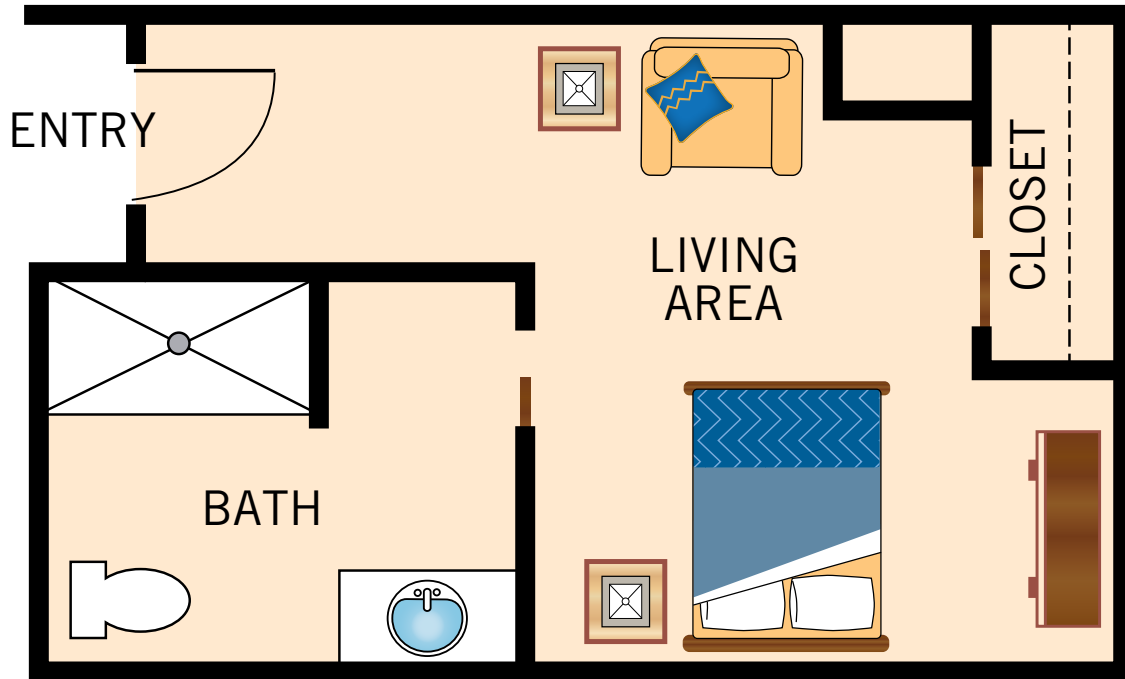

**ONE BEDROOM**

524 Square Feet

Floor plans are not to scale and are shown for comparative purposes only.  
Actual apartment floor plans may have minor variations.

### TWO BEDROOM

814 Square Feet

Floor plans are not to scale and are shown for comparative purposes only.  
Actual apartment floor plans may have minor variations.

**CALICHE**  
SENIOR LIVING

A WATERMARK RETIREMENT COMMUNITY

# MEMORY CARE AT THE GARDENS

*Floor Plan*

## PRIVATE

231 Square Feet

Floor plans are not to scale and are shown for comparative purposes only.  
Actual apartment floor plans may have minor variations.

**SHARED**  
425 Square Feet

Floor plans are not to scale and are shown for comparative purposes only.  
Actual apartment floor plans may have minor variations.