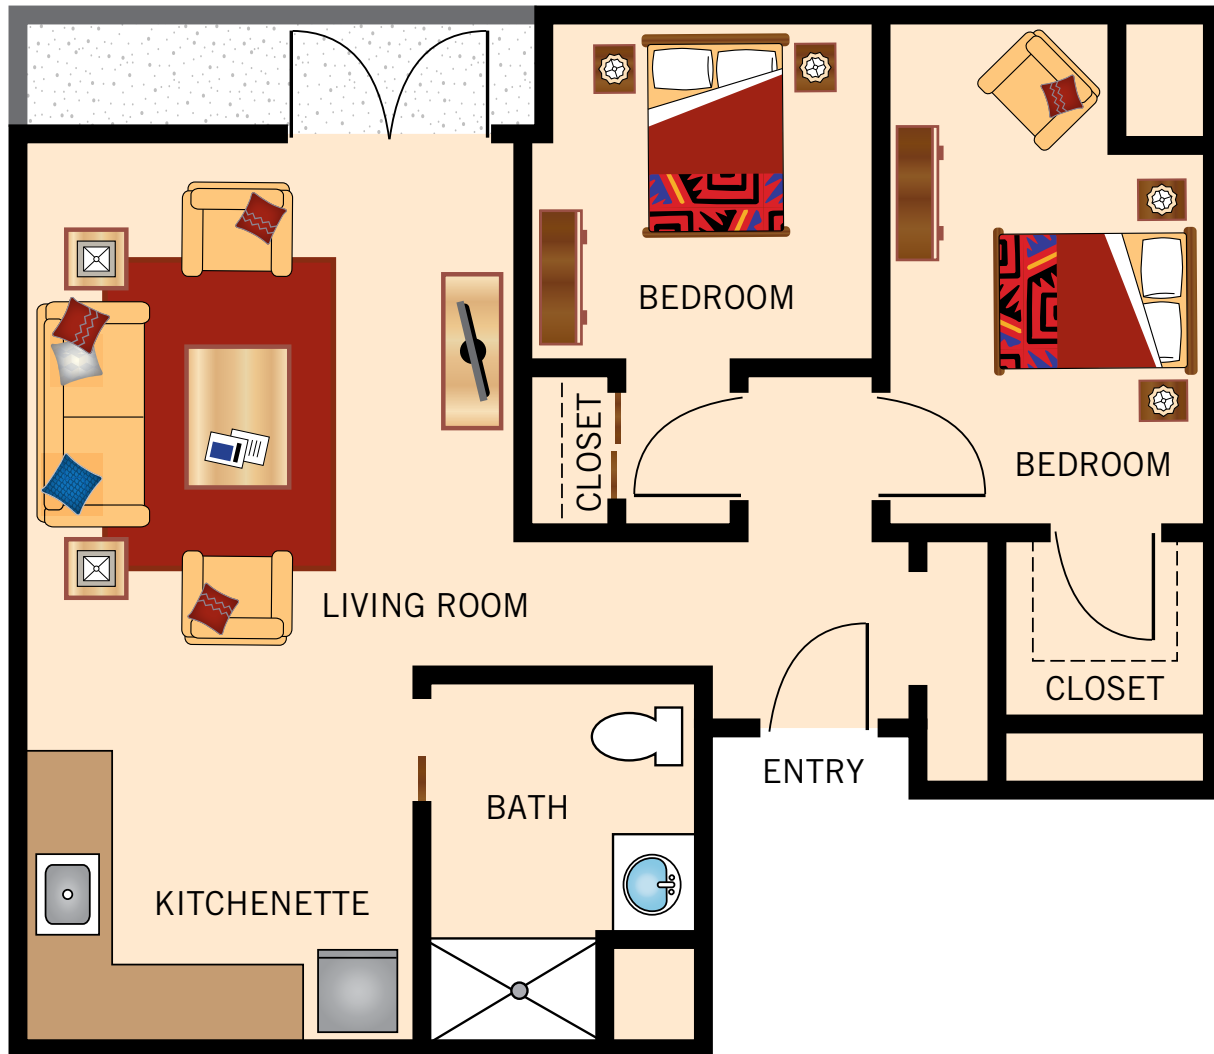

**CALICHE**  
SENIOR LIVING

A WATERMARK RETIREMENT COMMUNITY

**ASSISTED LIVING  
AT THE INN**  
*Floor Plan*

**STUDIO**

317 Square Feet

Floor plans are not to scale and are shown for comparative purposes only.  
Actual apartment floor plans may have minor variations.

**ONE BEDROOM**

524 Square Feet

Floor plans are not to scale and are shown for comparative purposes only.  
Actual apartment floor plans may have minor variations.

### TWO BEDROOM

814 Square Feet

Floor plans are not to scale and are shown for comparative purposes only.  
Actual apartment floor plans may have minor variations.

**CALICHE**  
SENIOR LIVING

A WATERMARK RETIREMENT COMMUNITY

# MEMORY CARE AT THE GARDENS

*Floor Plan*