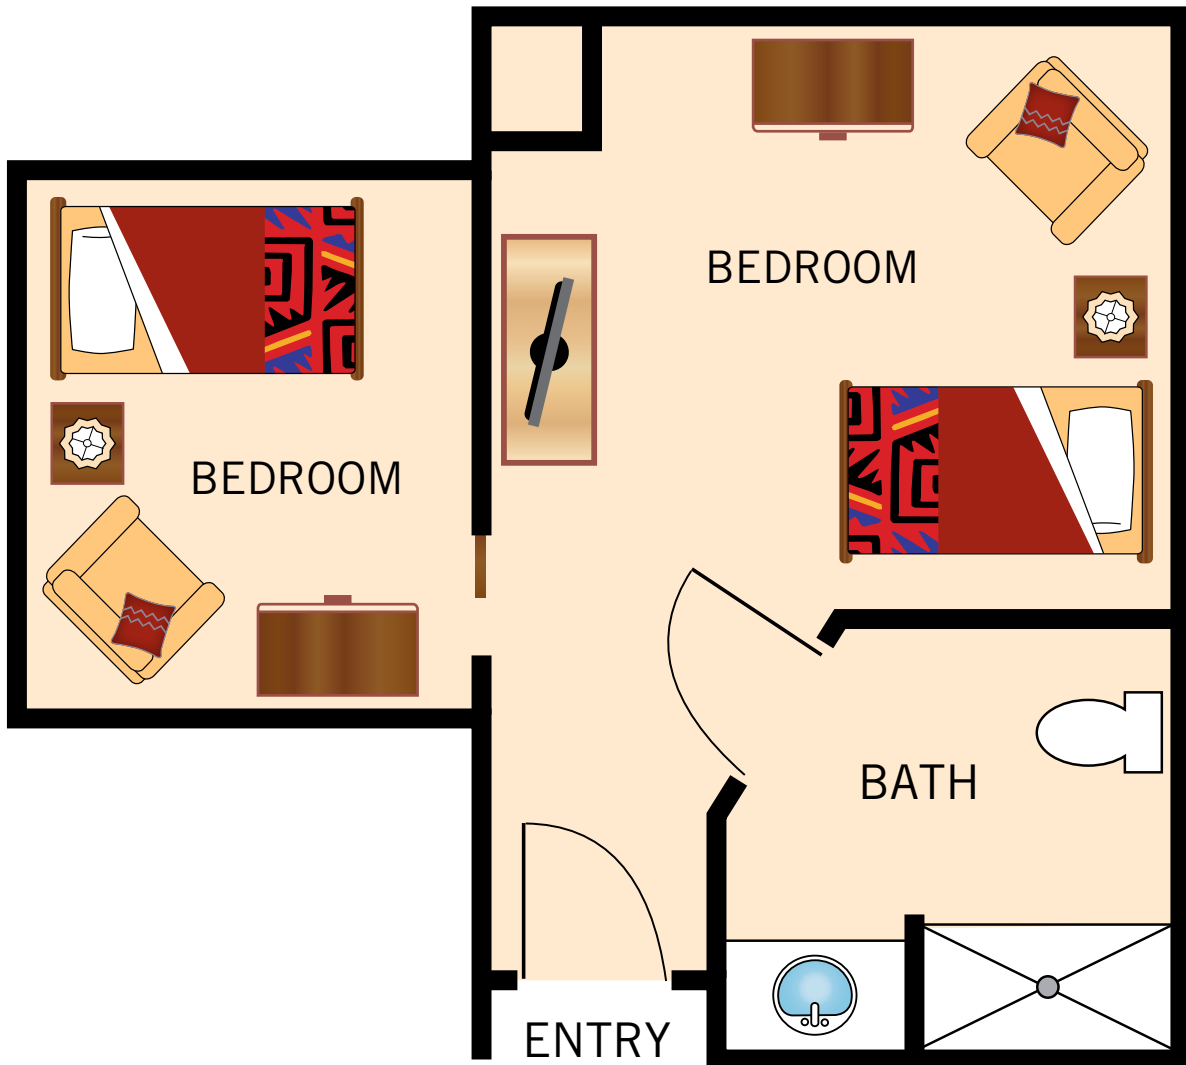

**CALICHE**  
SENIOR LIVING

A WATERMARK RETIREMENT COMMUNITY

**ASSISTED LIVING  
AT THE INN**  
*Floor Plan*

**STUDIO**

317 Square Feet

Floor plans are not to scale and are shown for comparative purposes only.  
Actual apartment floor plans may have minor variations.

### TWO BEDROOM

814 Square Feet

Floor plans are not to scale and are shown for comparative purposes only.  
Actual apartment floor plans may have minor variations.

**CALICHE**  
SENIOR LIVING

A WATERMARK RETIREMENT COMMUNITY

# MEMORY CARE AT THE GARDENS

*Floor Plan*

## PRIVATE

231 Square Feet

Floor plans are not to scale and are shown for comparative purposes only.  
Actual apartment floor plans may have minor variations.

**SHARED**  
425 Square Feet

Floor plans are not to scale and are shown for comparative purposes only.  
Actual apartment floor plans may have minor variations.